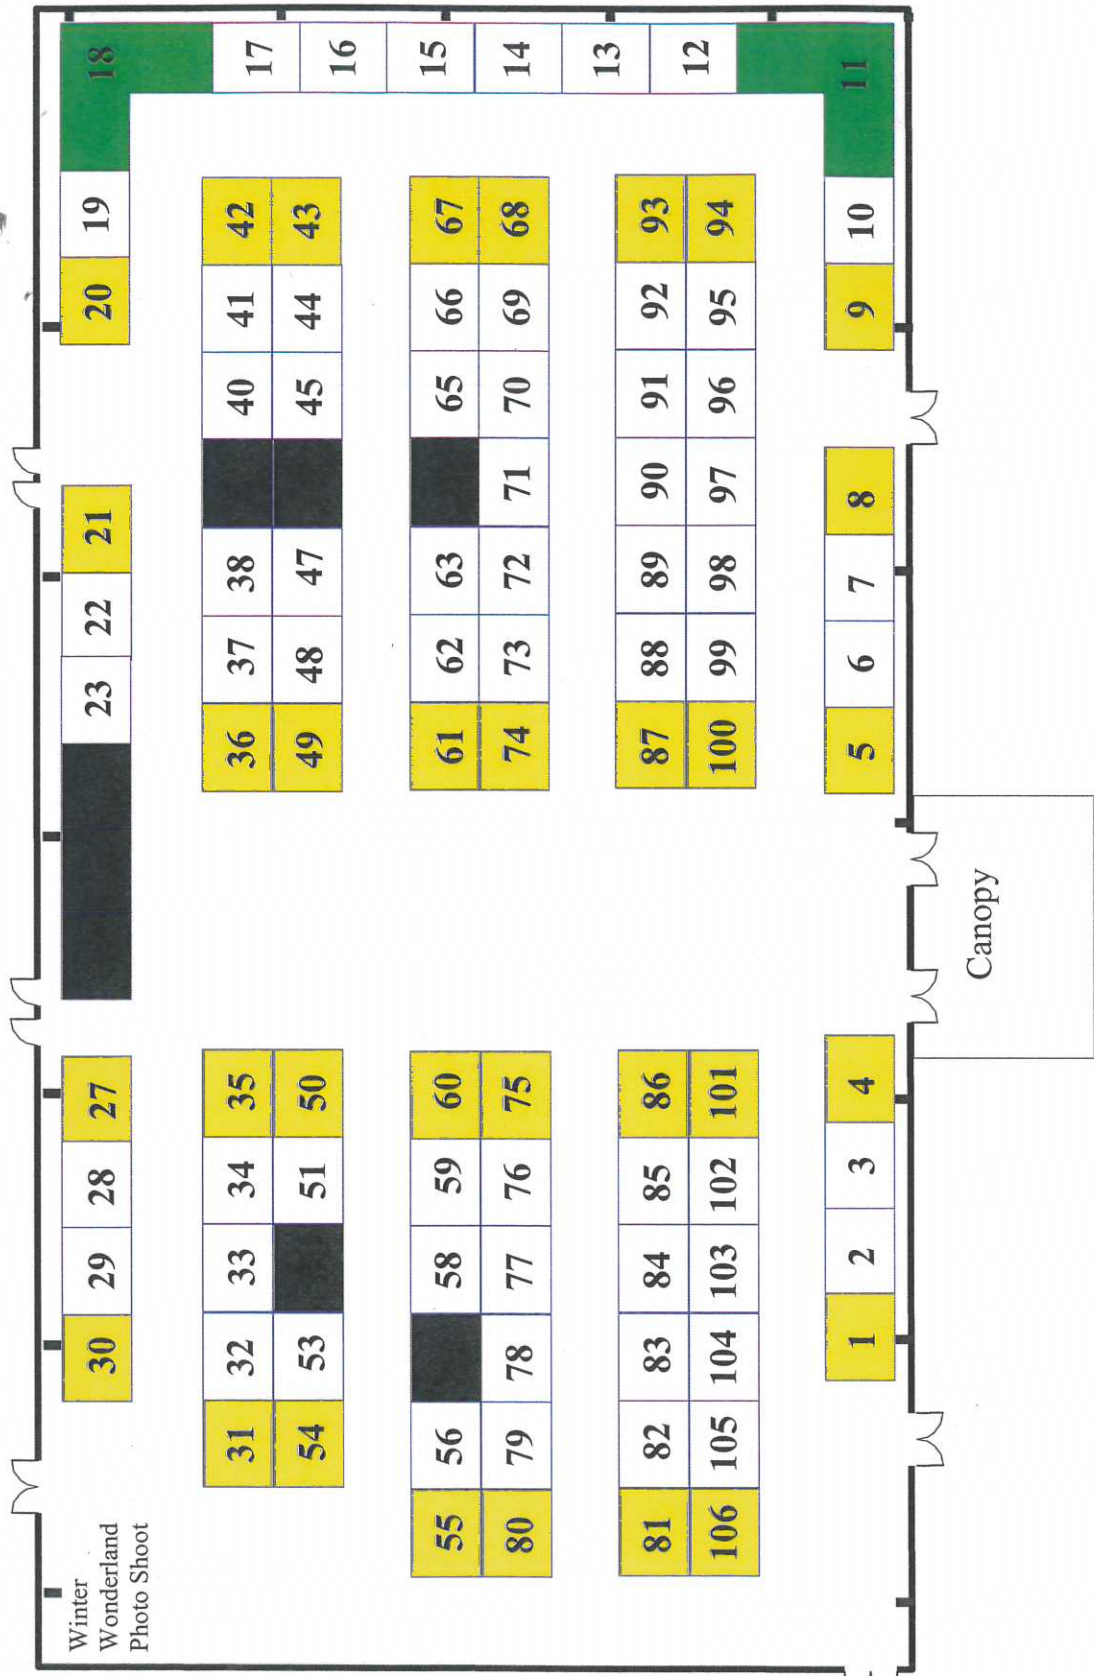

# Expo Center

Winter  
Wonderland  
Photo Shoot

Dock

Lobby/Office  
Restrooms  
To Hotel

Canopy